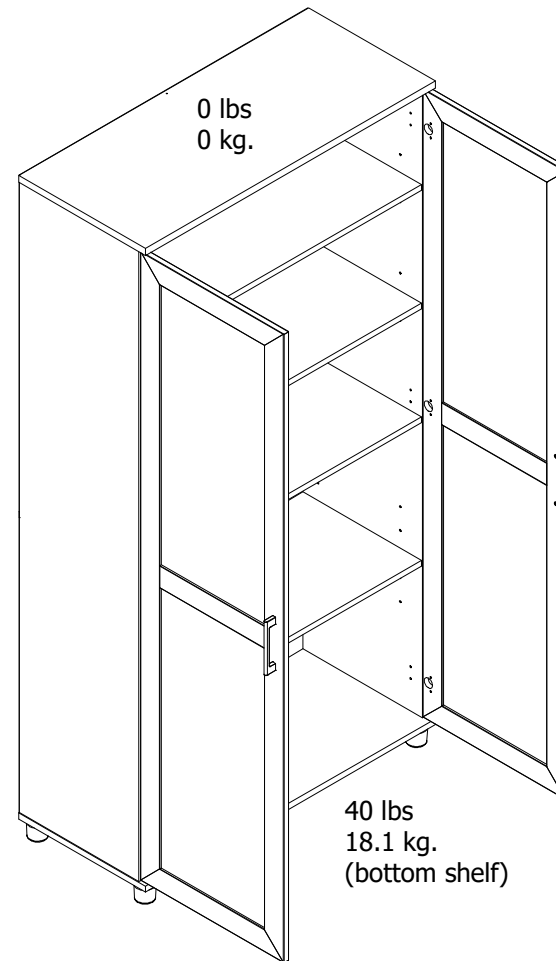

1283

Wood Breakdown:

PB 70%

Total storage: 19.30 cubic feet

Overall Product Size:

35.59"W x 15.55"D x 70.31"H

90.4cm W x 39.5cm D x 178.6cm H

40 lbs
18.1 kg.
(bottom shelf)

35 lbs
15.88 kg.
(adjustable shelves)

40 lbs
18.1 kg.
(fixed shelf)

Maximum Weight Capacities

Unit Weight: 103.1 lbs. (46.7 kg)