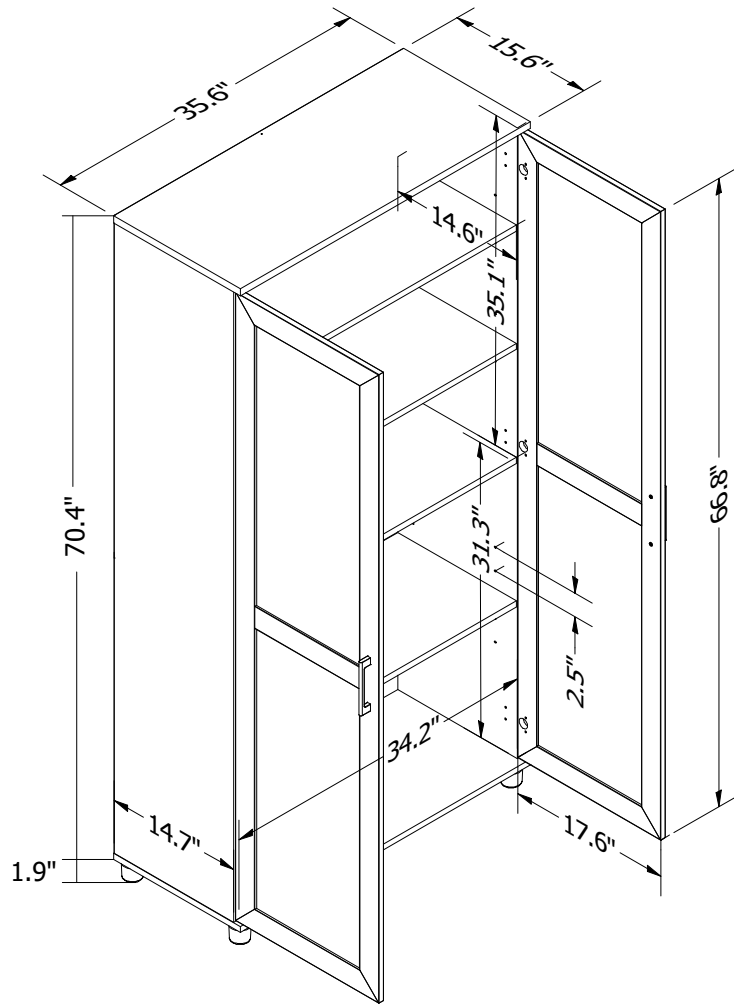

1283

Wood Breakdown:

PB 70%

Total storage: 19.30 cubic feet

Overall Product Size:

35.59"W x 15.55"D x 70.31"H

90.4cm W x 39.5cm D x 178.6cm H

40 lbs
18.1 kg.
(bottom shelf)

35 lbs
15.88 kg.
(adjustable shelves)

40 lbs
18.1 kg.
(fixed shelf)

Maximum Weight Capacities

Unit Weight: 103.1 lbs. (46.7 kg)